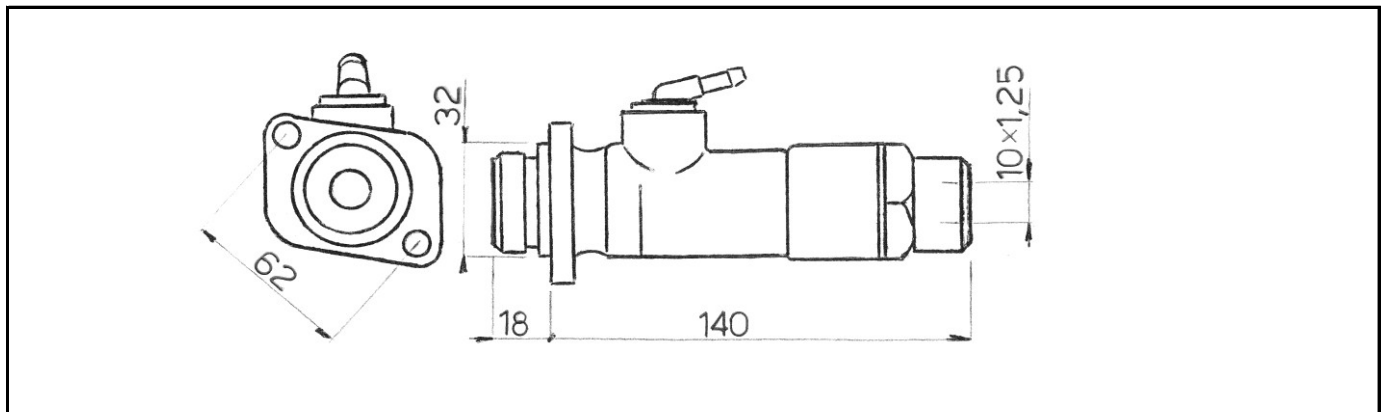

Ebac code			Description
BBV2015.902	OM		Brake master cylinder