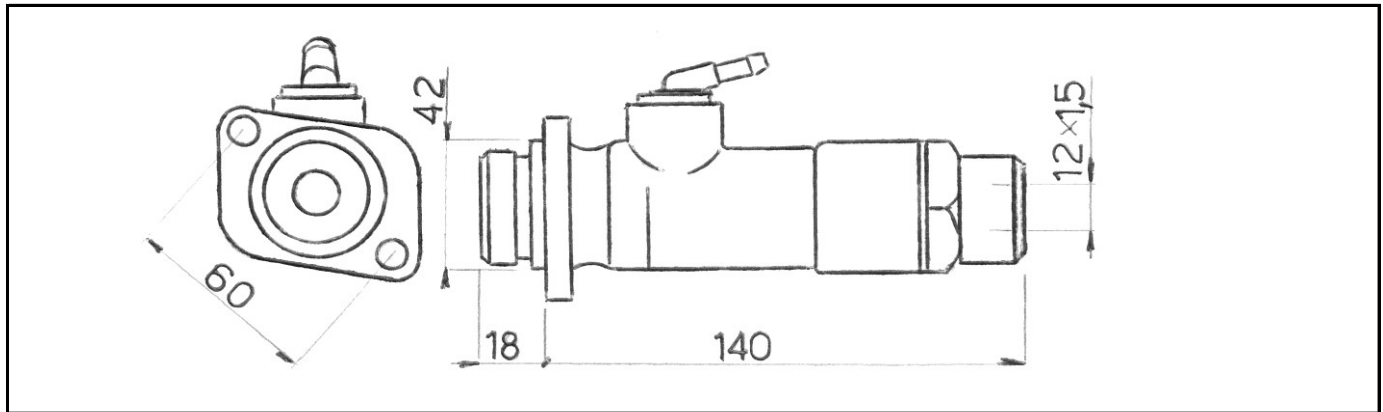

Ebac code			Description
BBV2720.812	OM		Brake master cylinder