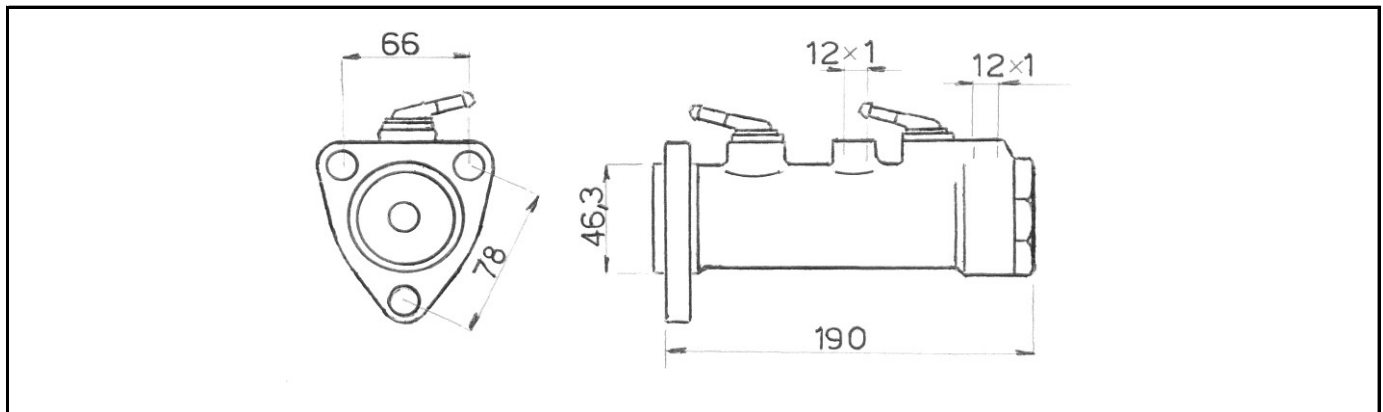

Ebac code			Description
BBT115.808			Brake master cylinder